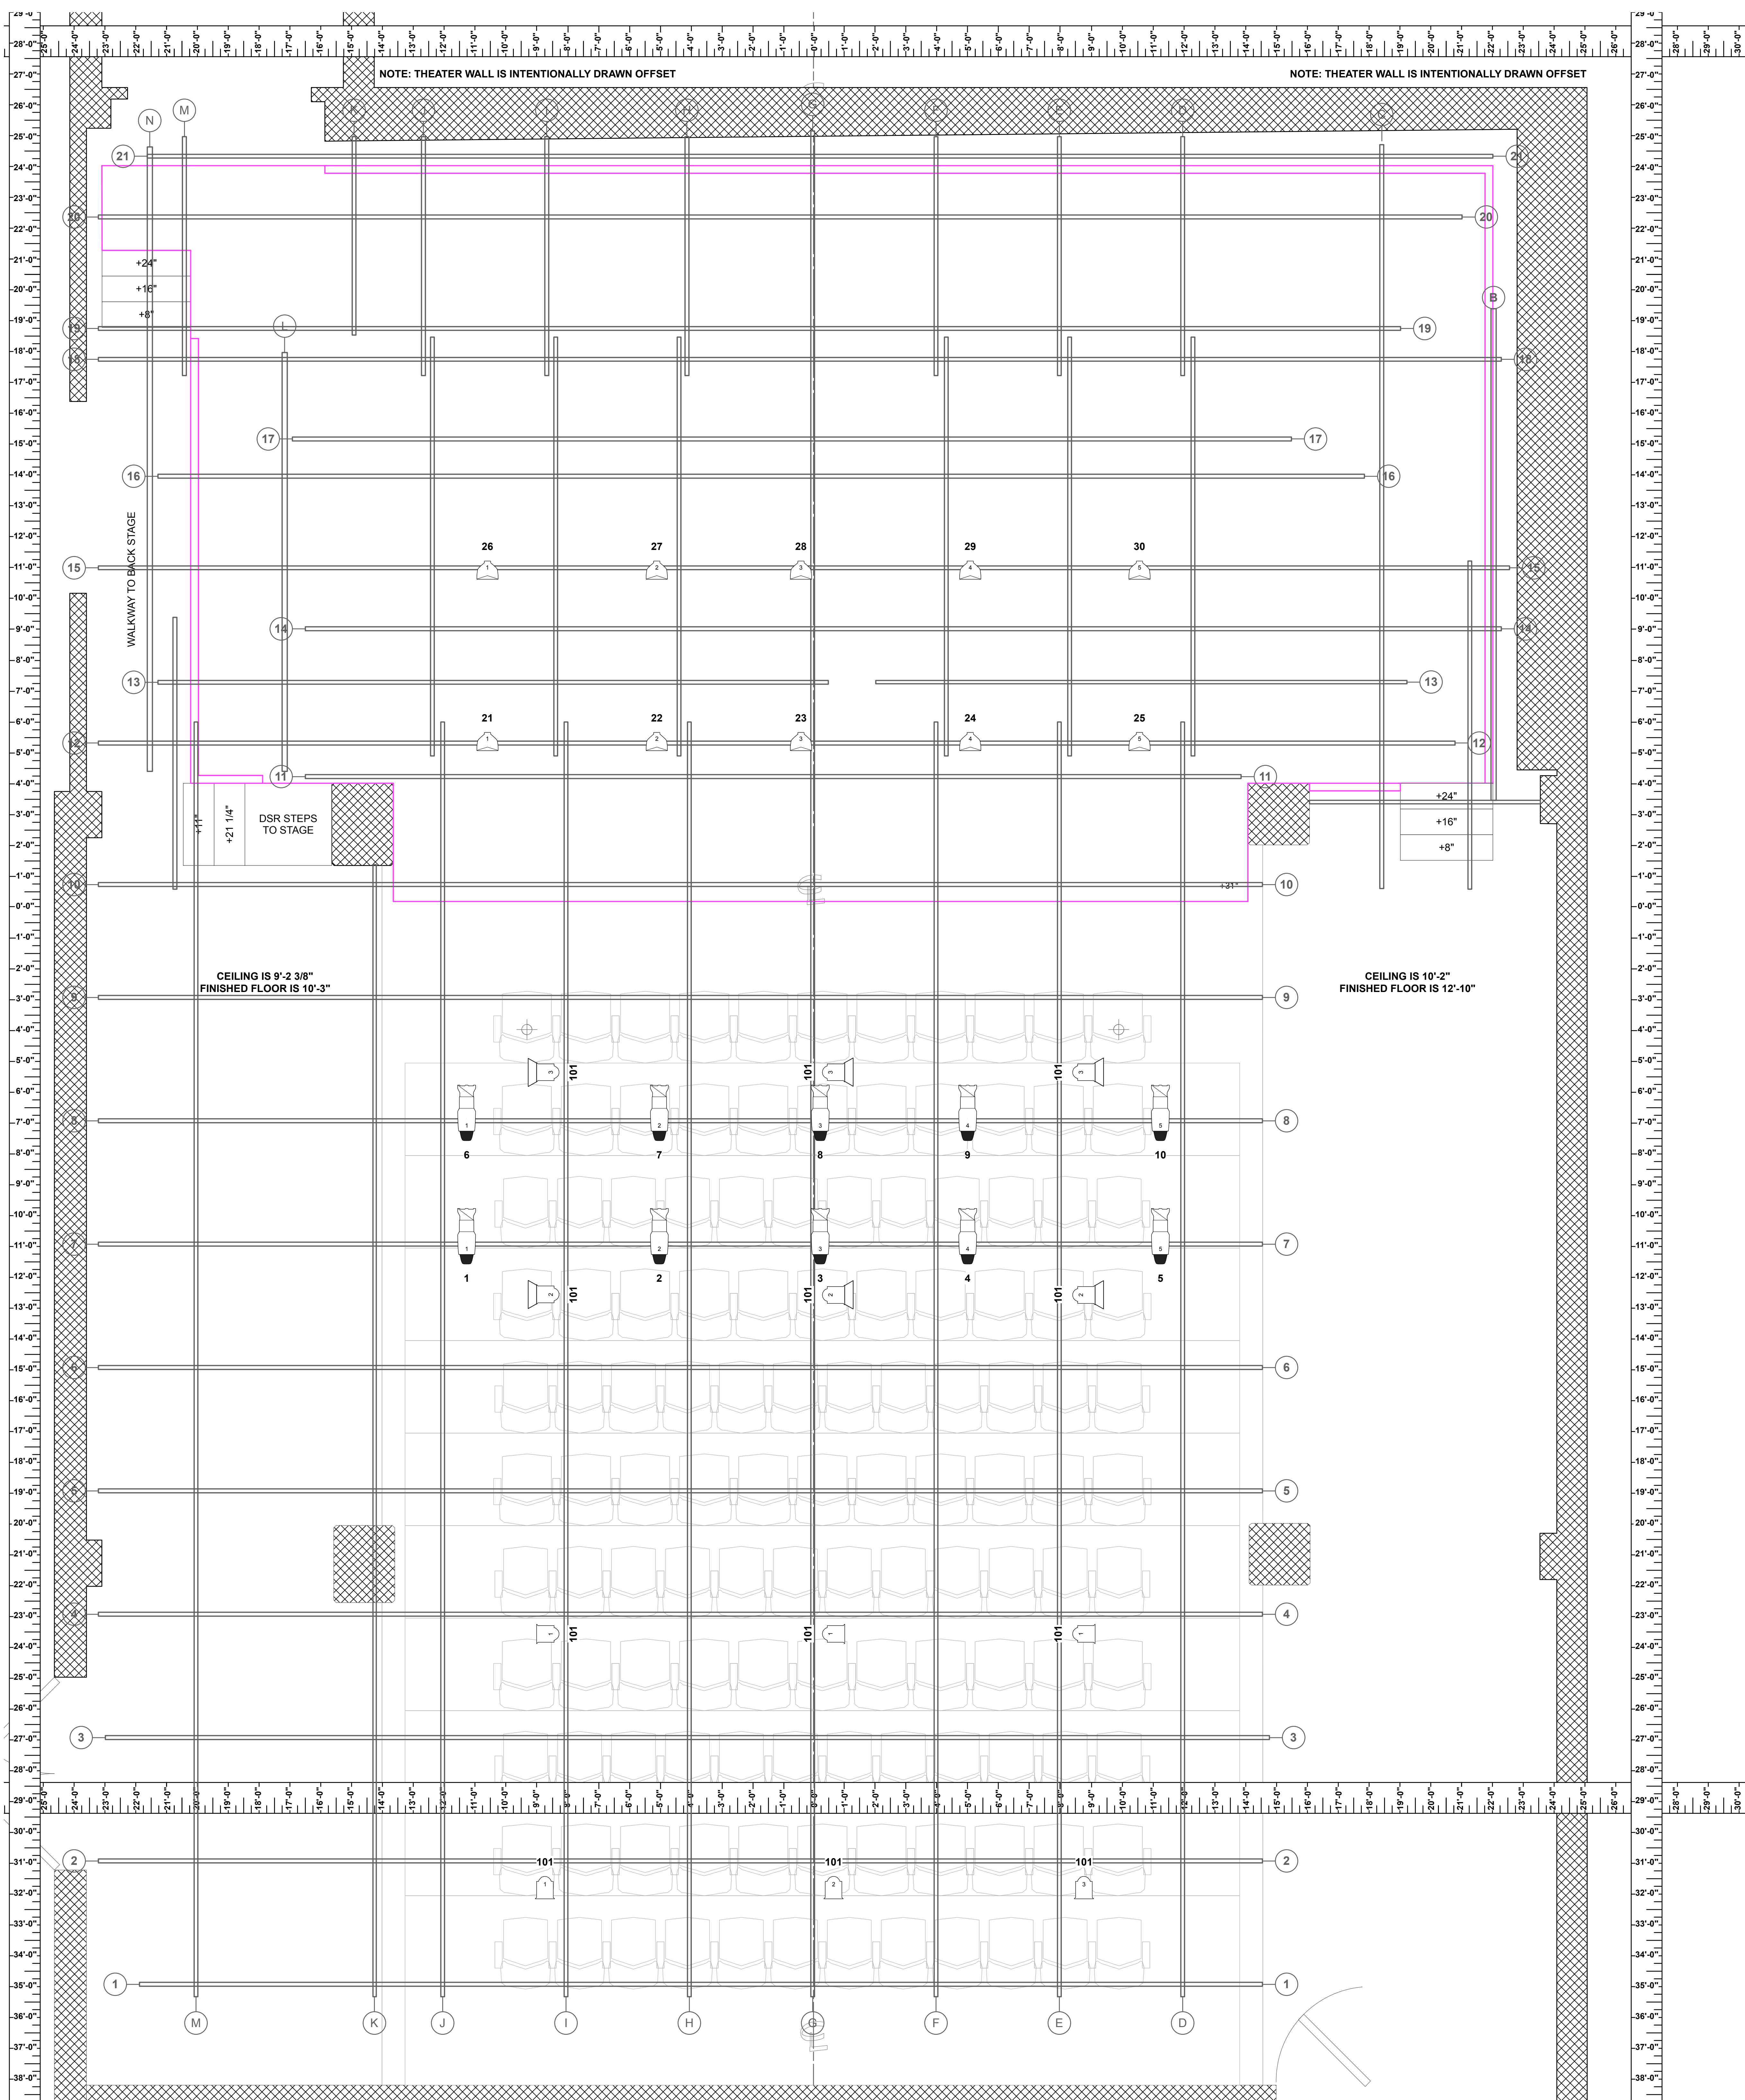

Typical

G950
R119

← TEMPLATE

← GEL

← UNIT NUMBER

← CHANNEL

489

Key

VINEYARD THEATER	
Lighting Plot	
1 of 3	
DATE: 7/14/2023	
SCALE: 1/2" = 1'-0"	
DRAWN BY: MT, UPDATED BY: KKS	

Typical

G950
R119

← TEMPLATE

← GEL

← UNIT NUMBER

← CHANNEL

489

Key

VINEYARD THEATER	
Lighting Plot	
1 of 3	
DATE: 7/14/2023	
SCALE: 1/2" = 1'-0"	
DRAWN BY: MT, UPDATED BY: KKS	

VINEYARD THEATER
Lighting Section
2 of 3
DATE: 7/14/2023
SCALE: 1/2" = 1'-0"
DRAWN BY: MT, UPDATED BY: KKS