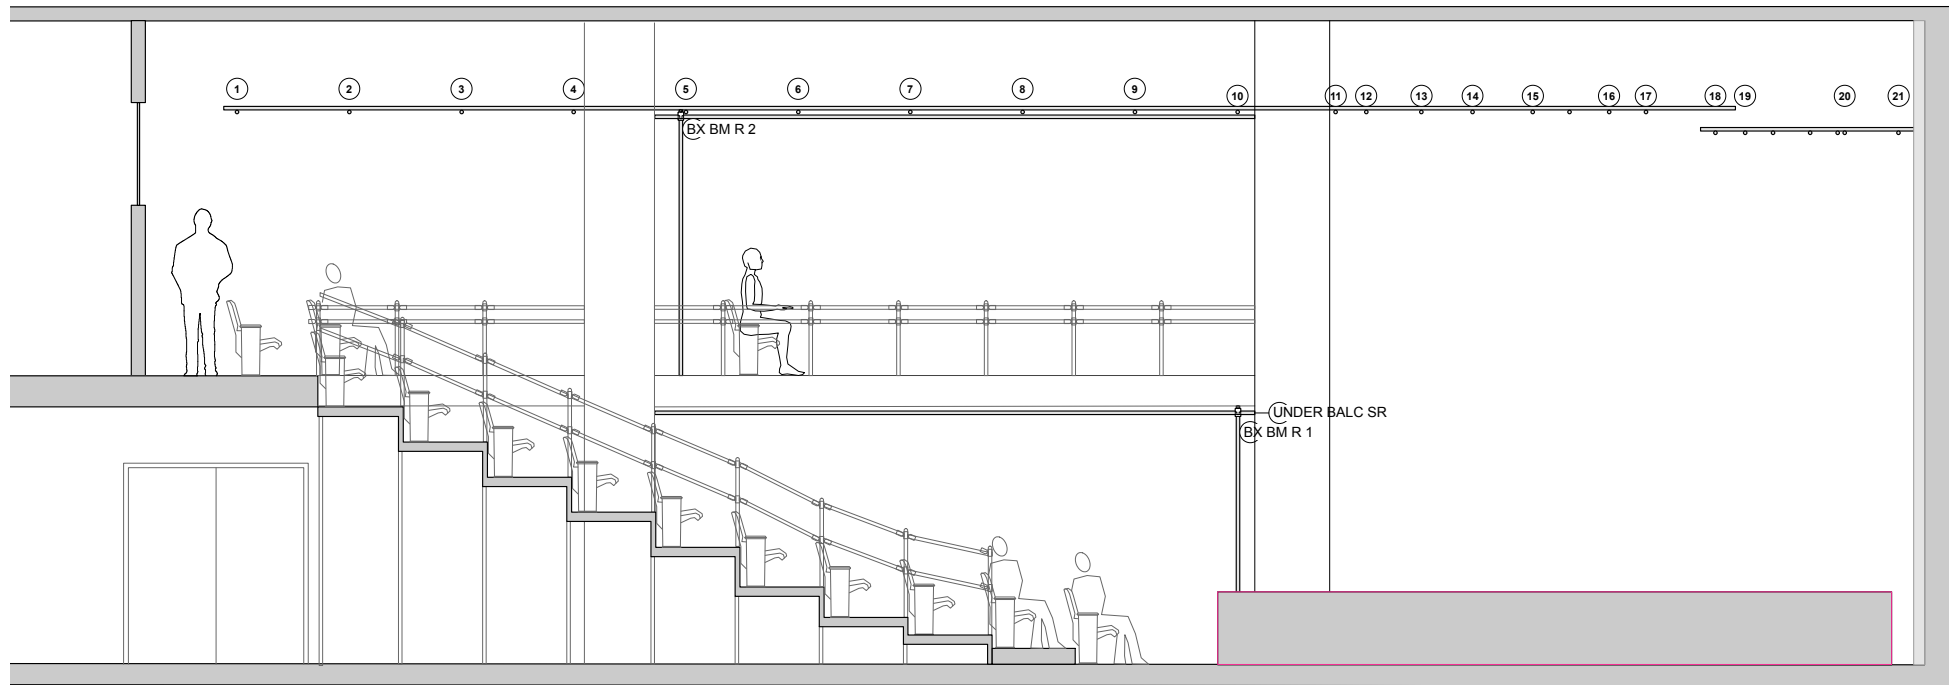

VINEYARD THEATER	
Lighting Plot	
1 of 3	
DATE: 7/14/2023	
SCALE: 1/2" = 1'-0"	
DRAWN BY: MT, UPDATED BY: KKS	

Typical

G950
R119

← TEMPLATE

← GEL

← UNIT NUMBER

← CHANNEL

489

Key

VINEYARD THEATER	
Lighting Plot	
1 of 3	
DATE: 7/14/2023	
SCALE: 1/2" = 1'-0"	
DRAWN BY: MT, UPDATED BY: KKS	

VINEYARD THEATER
Lighting Section
2 of 3
DATE: 7/14/2023
SCALE: 1/2" = 1'-0"
DRAWN BY: MT, UPDATED BY: KKS